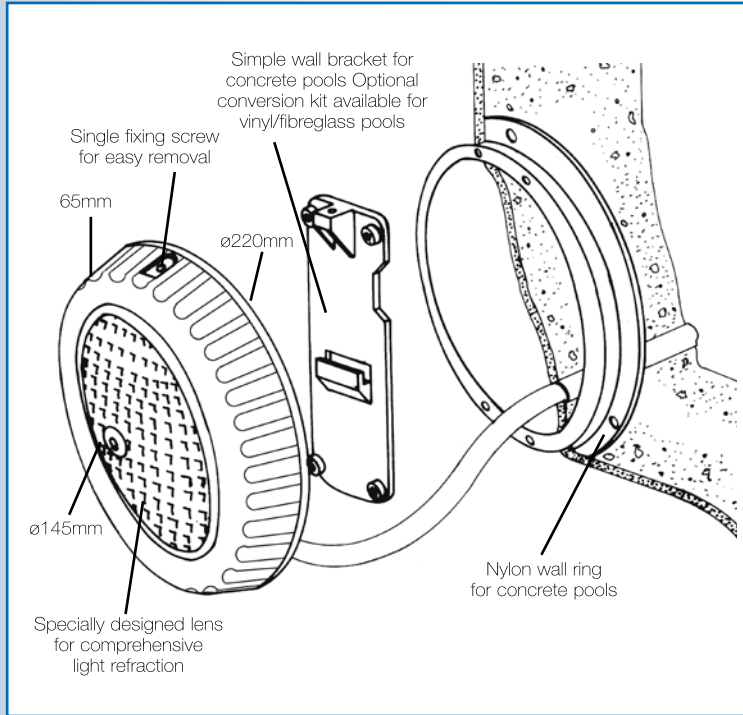

Litestream Underwater Lights

For Water with Sheer Brilliance

Litestream Underwater Lights are a perfect accessory for your pool, lighting the way for your family and friends and adding aesthetic value to your pool's surroundings.

Litestream's 100 watt globe lights up the entire pool via a specially designed lens which refracts the light without any discernible loss of brightness.

With Litestream Underwater Lights you can enjoy your pool 24 hours a day.

Litestream Underwater Lights

Easy to maintain

Maintaining your Litestream Underwater Light is simply a matter of occasionally changing the globe. To make this job as trouble free as possible, the lights have been designed so that they can be easily removed from the water when the globe needs to be replaced.

Coloured Lenses

The Litestream Underwater Lights come with an additional blue screw-on lens.

Red and green lenses are also available for separate purchase.

Electrical Specifications

Input Voltage 12VAC

Input Power 100W