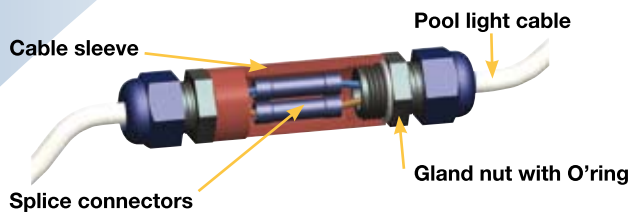

Litestream Underwater Lights

Easy to maintain

Maintaining your Litestream Underwater Light is simply a matter of occasionally changing the globe. To make this job as trouble free as possible, the lights have been designed so that they can be easily removed from the water when the globe needs to be replaced.

Easy Replacement

Your pool's existing light can be easily replaced with the use of the Litestream's Retrofit Kit which consists of a Retrofit Connector and an Universal Pool Light Adaptor.

Retrofit Connector (IP68)

Simply crimp both connections with the splice connectors, slide the cable sleeve over the connection and hand tighten the gland nuts.

Warranty

Litestream Underwater Lights are covered by a 12 month warranty, excluding the light globe.

Coloured Lenses

The Litestream Underwater Lights come with an additional blue screw-on lens.

Red and green lenses are also available for separate purchase.

Electrical Specifications

Input Voltage 12VAC

Input Power 100W