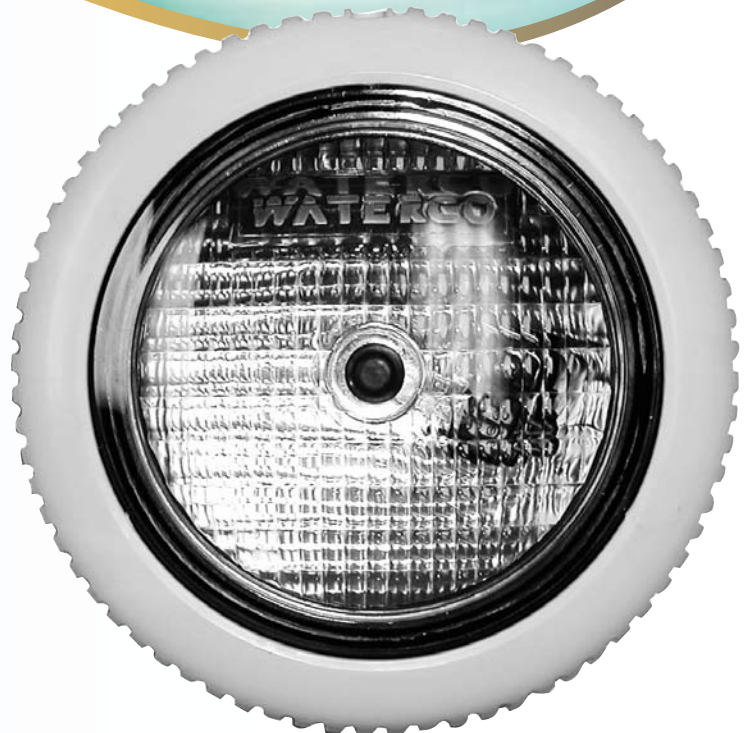

Litestream Underwater Lights

For Water with Sheer Brilliance

Litestream Underwater Lights are a perfect accessory for your pool, lighting the way for your family and friends and adding aesthetic value to your pool's surroundings.

Litestream's 100 watt globe lights up the entire pool via a specially designed lens which refracts the light without any discernible loss of brightness.

With Litestream Underwater Lights you can enjoy your pool 24 hours a day.

Litestream Underwater Lights

Easy to maintain

Maintaining your Litestream Underwater Light is simply a matter of occasionally changing the globe. To make this job as trouble free as possible, the lights have been designed so that they can be easily removed from the water when the globe needs to be replaced.

Coloured Lenses

The Litestream Underwater Lights come with an additional blue screw-on lens.

Red and green lenses are also available for separate purchase.

Electrical Specifications

Input Voltage 12VAC

Input Power 100W